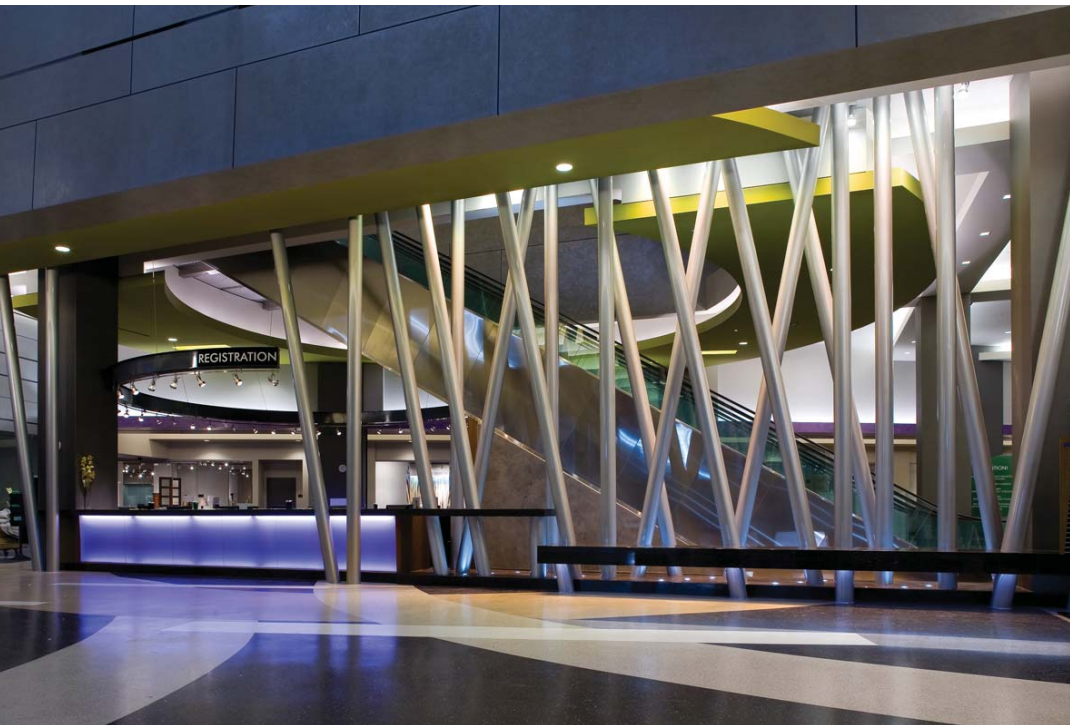

City Centre Place  
Las Vegas, NV

Executive Air Terminal  
Las Vegas, NV

World Market Center  
Las Vegas, NV

In Association with The Jewish Partnership

A low-angle photograph of the World Market Center building in New York City. The building is a tall, modern skyscraper with a prominent glass facade and a central concrete section. The sky is bright blue with a few white clouds. The building's name is visible on the concrete section. The surrounding area includes other modern buildings and a large, curved architectural element in the foreground.